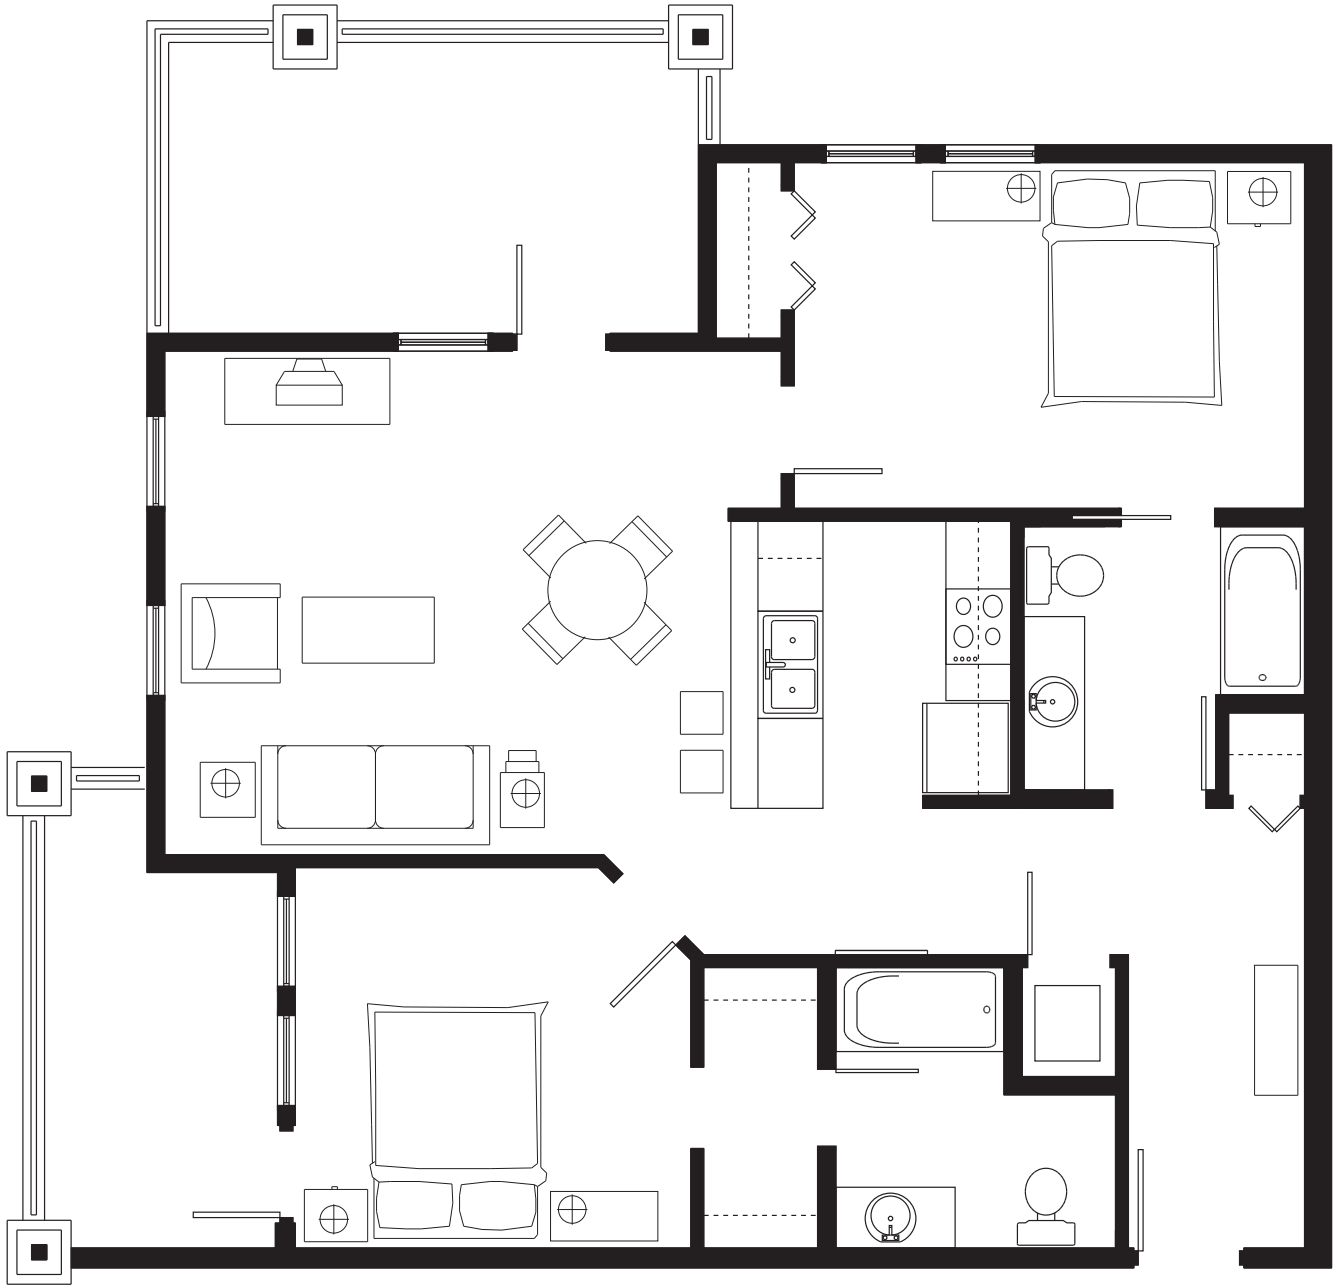

BIG SPIRIT RENTALS

2 Bedroom | 1063 sq. ft.

Plan 05, 15 - Floors 1-4

Buildings A-D

PARSONS CREEK VILLAGE

Floorplan is based on architectural drawings. Actual layout, square footage and room sizes may vary. E.&O.E.