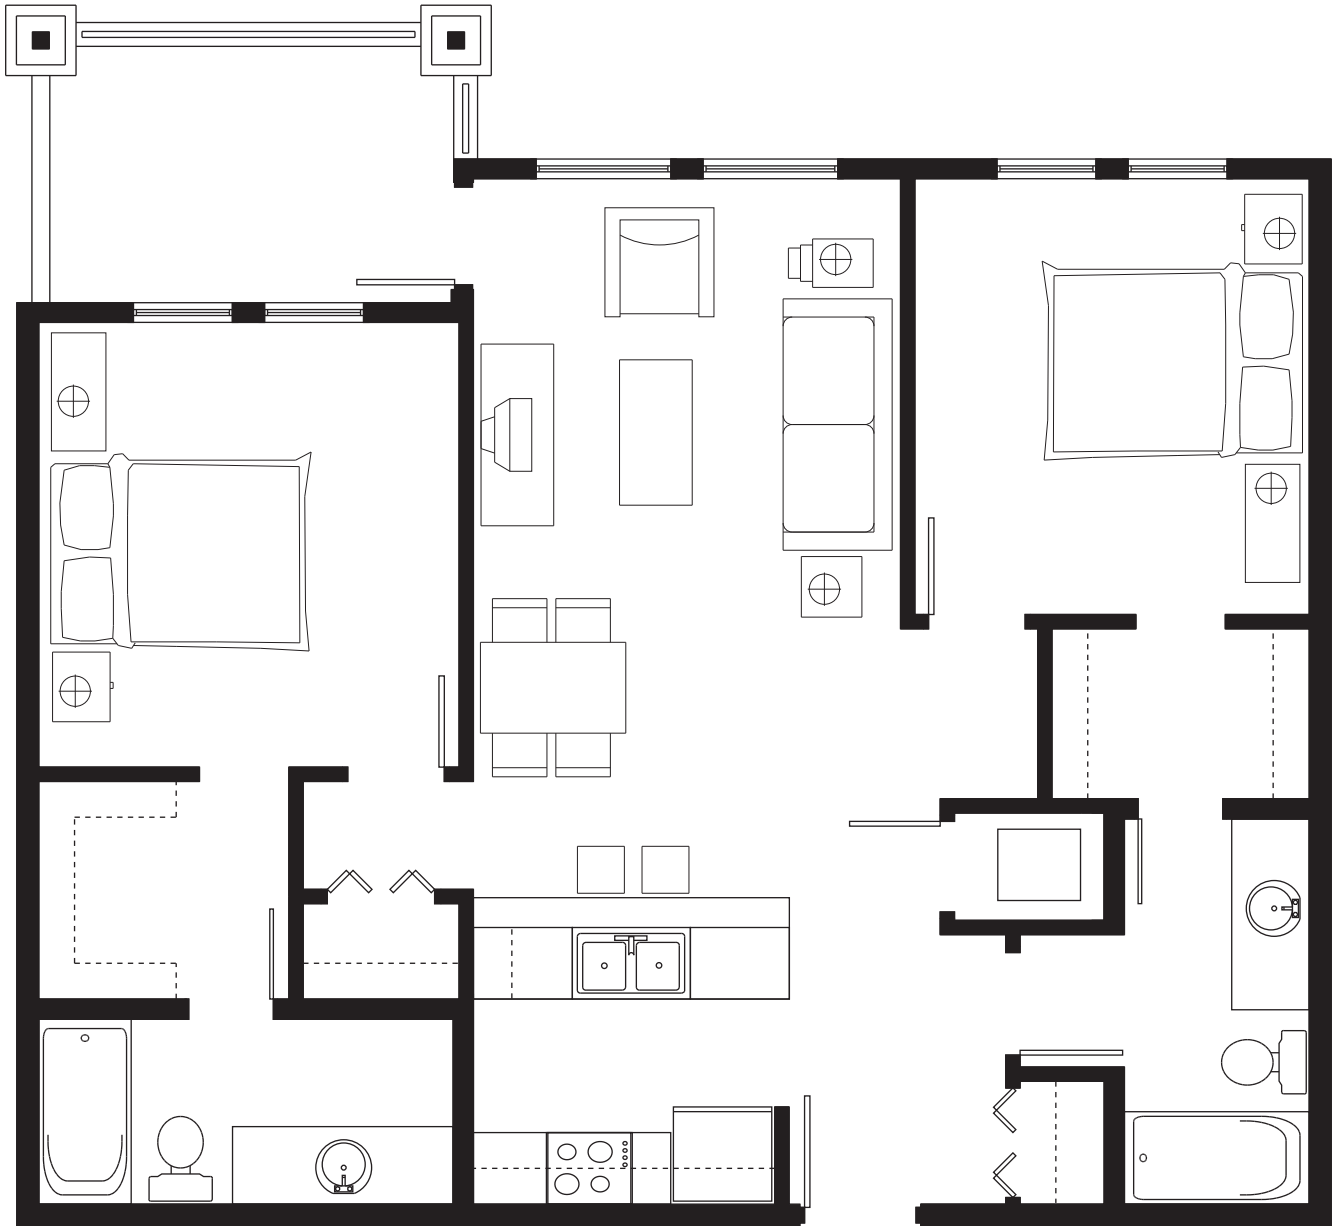

BIG SPIRIT RENTALS

2 Bedroom | 1007-1011 sq. ft.

Plan 04, 07, 10, 13, 16 - Floors 1-4

Buildings A-D

PARSONS CREEK VILLAGE

Floorplan is based on architectural drawings. Actual layout, square footage and room sizes may vary. E.&O.E.