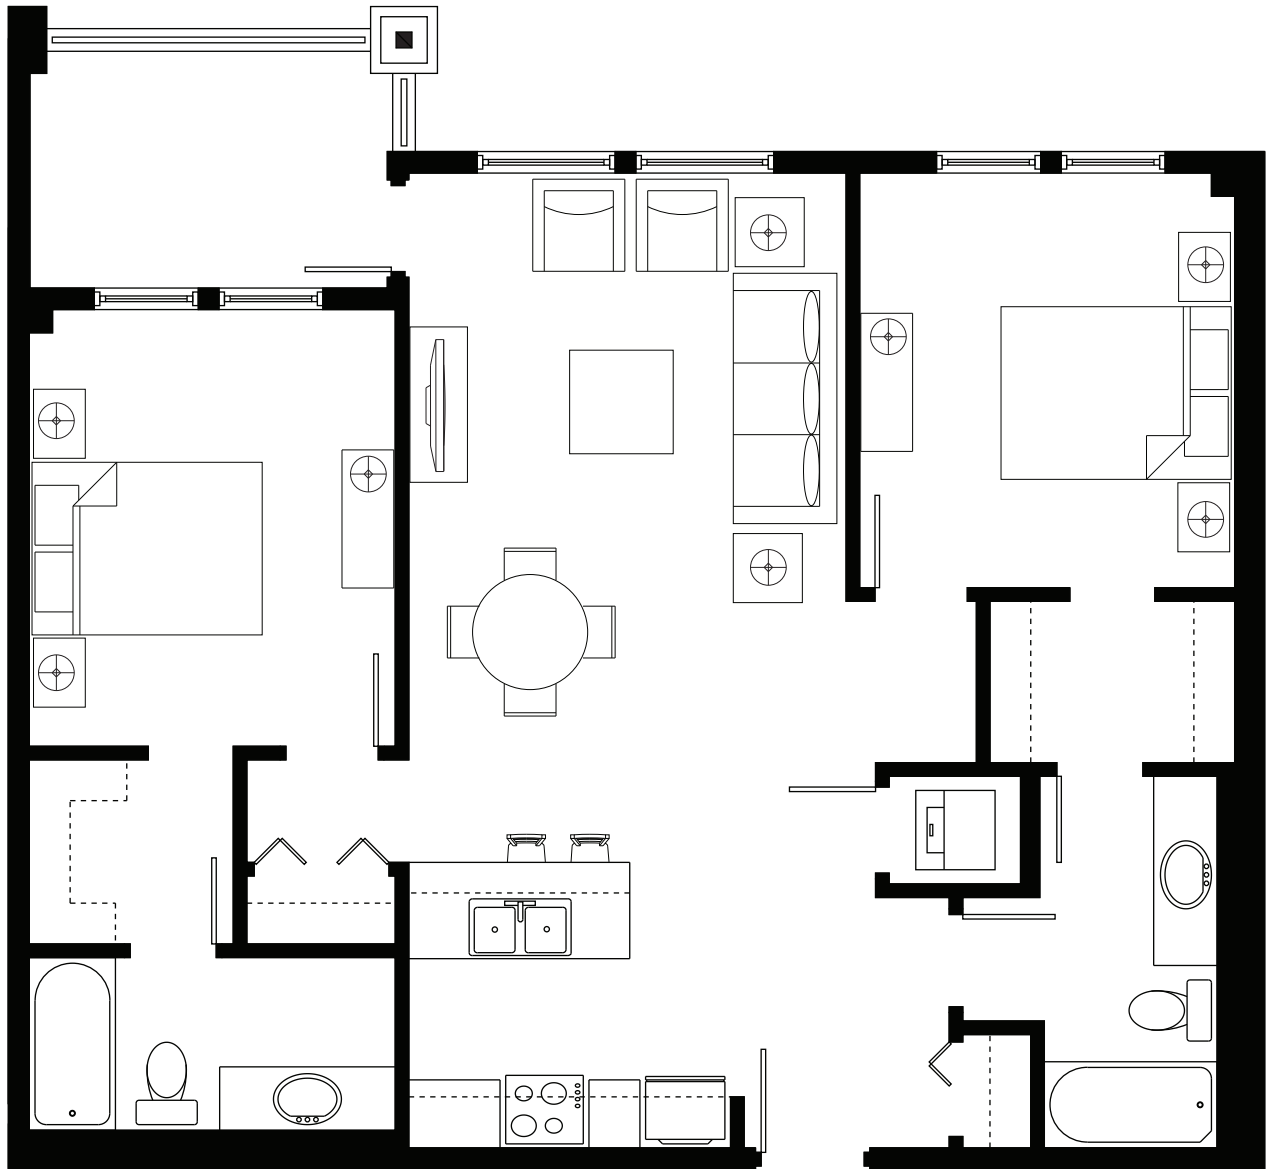

# BIG SPIRIT RENTALS

2 Bedroom | 998 sq. ft.

Plan 14 - Floor 1

Plan 13 - Floors 2-4

Buildings A-C

**FRANKLIN LANDING**

Floorplan is based on architectural drawings. Actual layout, square footage and room sizes may vary. E.&O.E.