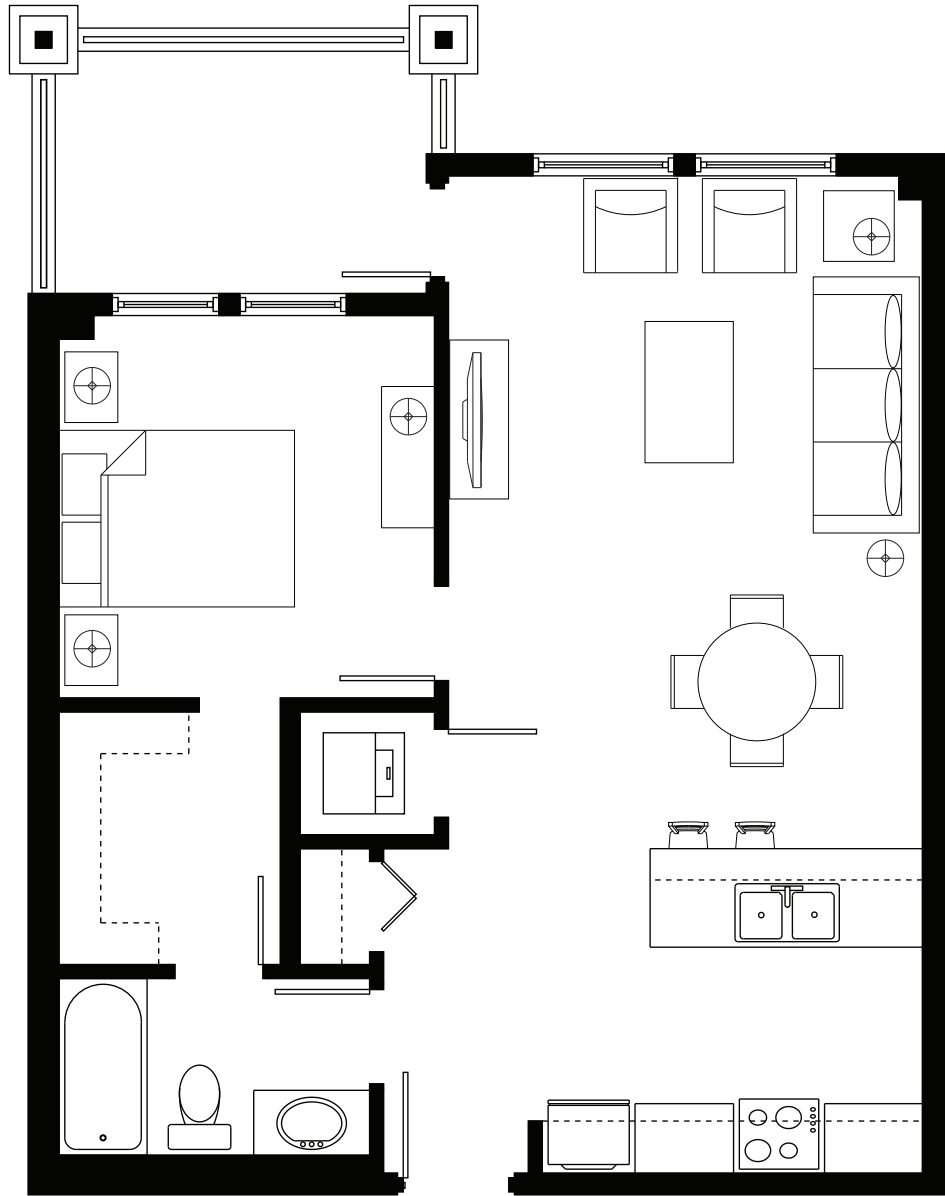

BIG SPIRIT RENTALS

1 Bedroom | 662 sq. ft.

Plan 06, 07, 09, 10, 11 - Floor 1

Plan 05, 06, 08, 09, 10 - Floors 2-4

Buildings A-C

FRANKLIN LANDING

Floorplan is based on architectural drawings. Actual layout, square footage and room sizes may vary. E.&O.E.