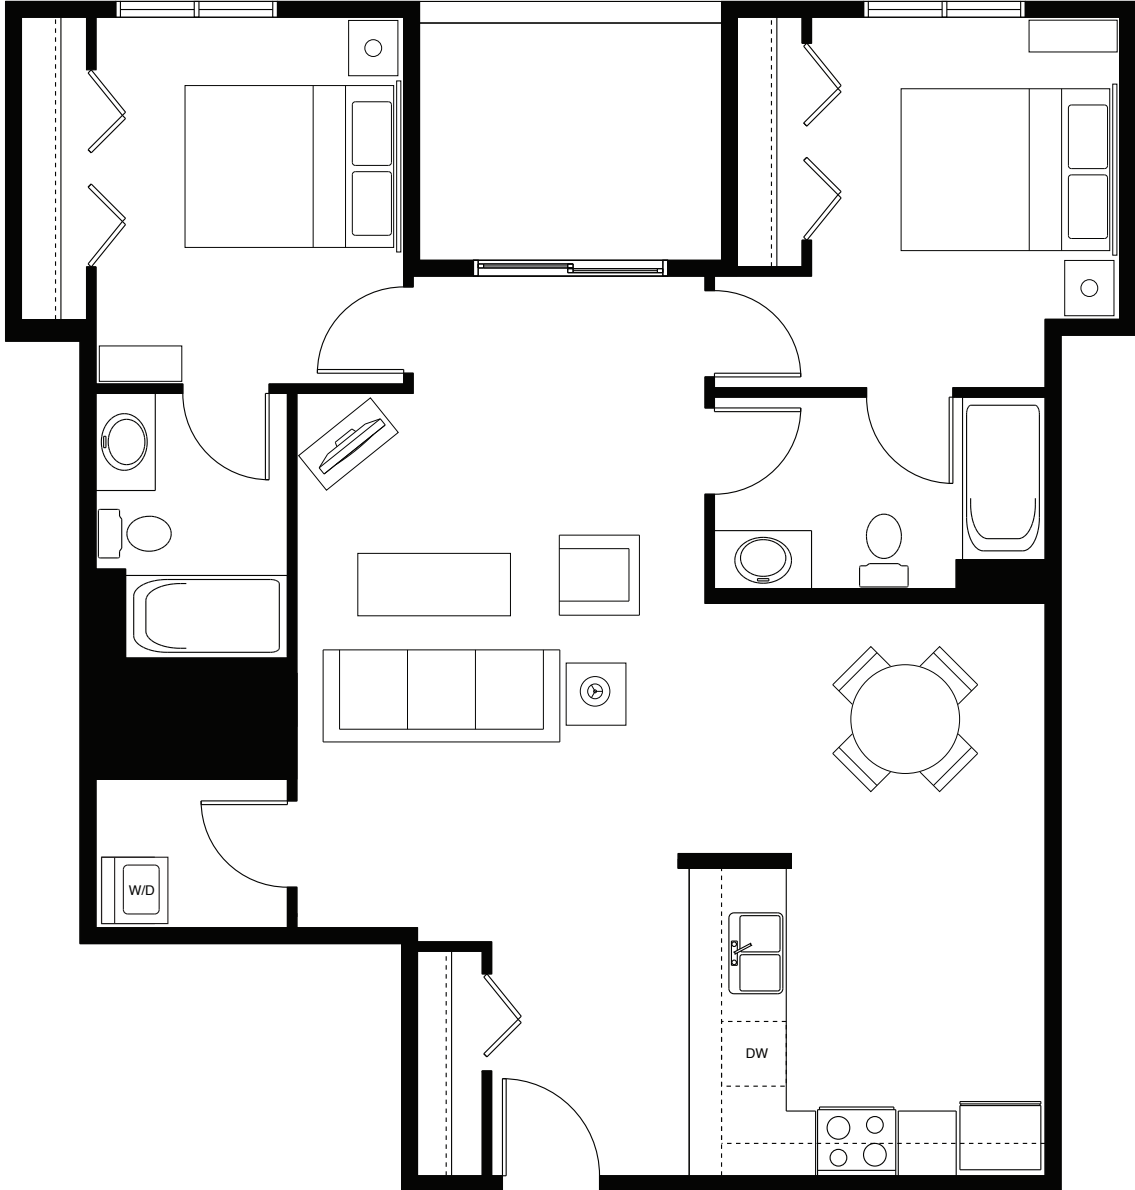

BIG SPIRIT RENTALS

2 Bedroom | 880 sq. ft.

Plan 08 - Floors 1-5

CARTIER COURT

Floorplan is based on architectural drawings. Actual layout, square footage and room sizes may vary. E.&O.E.