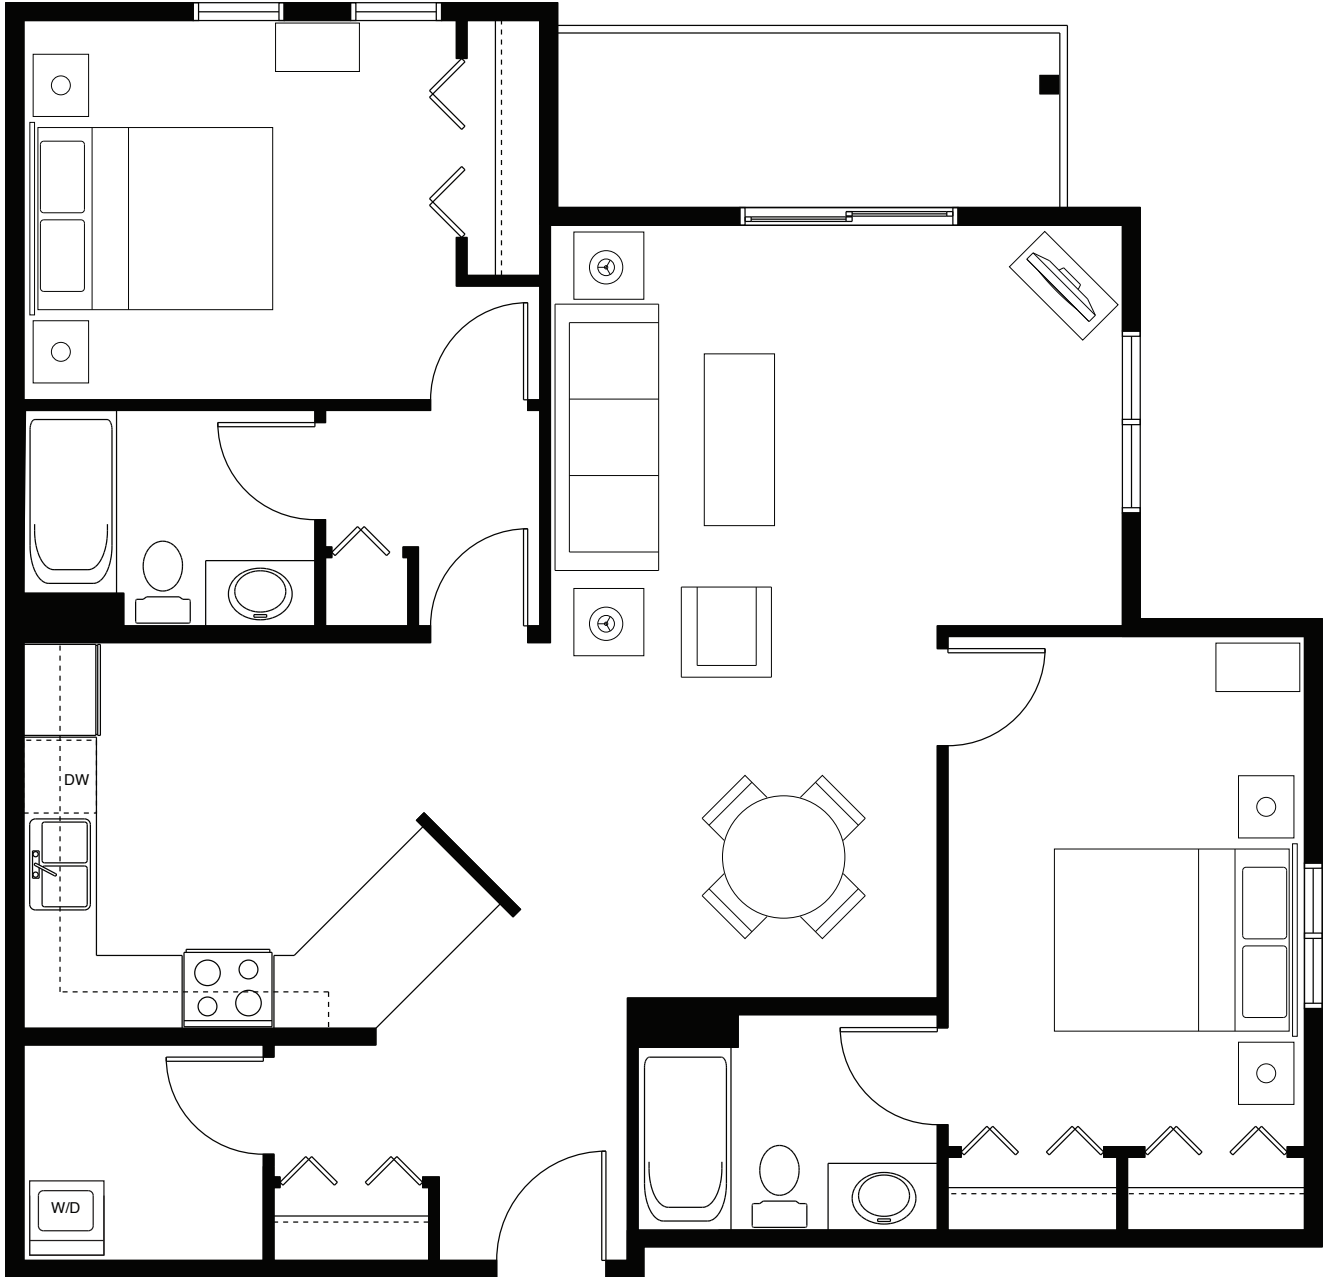

# BIG SPIRIT RENTALS

2 Bedroom | 1035 sq. ft.

Plan 04, 05, 11, 12 - Floors 1-5

**CARTIER COURT**

Floorplan is based on architectural drawings. Actual layout, square footage and room sizes may vary. E.&O.E.