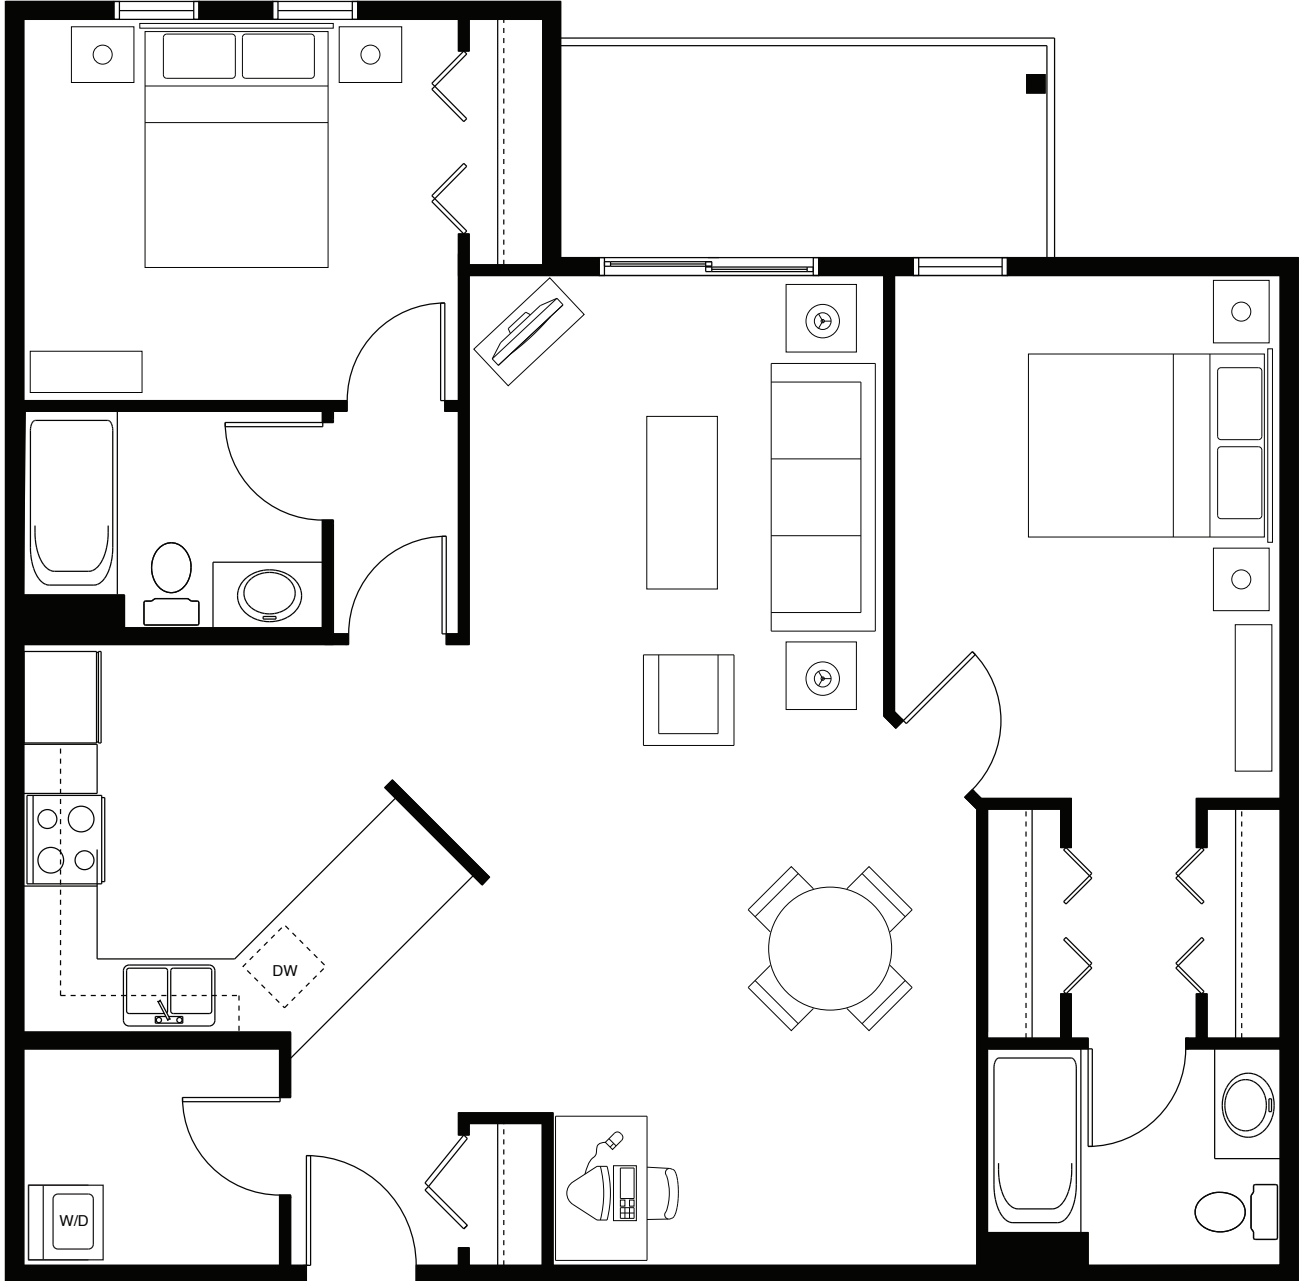

# BIG SPIRIT RENTALS

2 Bedroom | 1030 sq. ft.

Plan 06, 07, 09, 10 - Floors 1-5

**CARTIER COURT**

Floorplan is based on architectural drawings. Actual layout, square footage and room sizes may vary. E.&O.E.