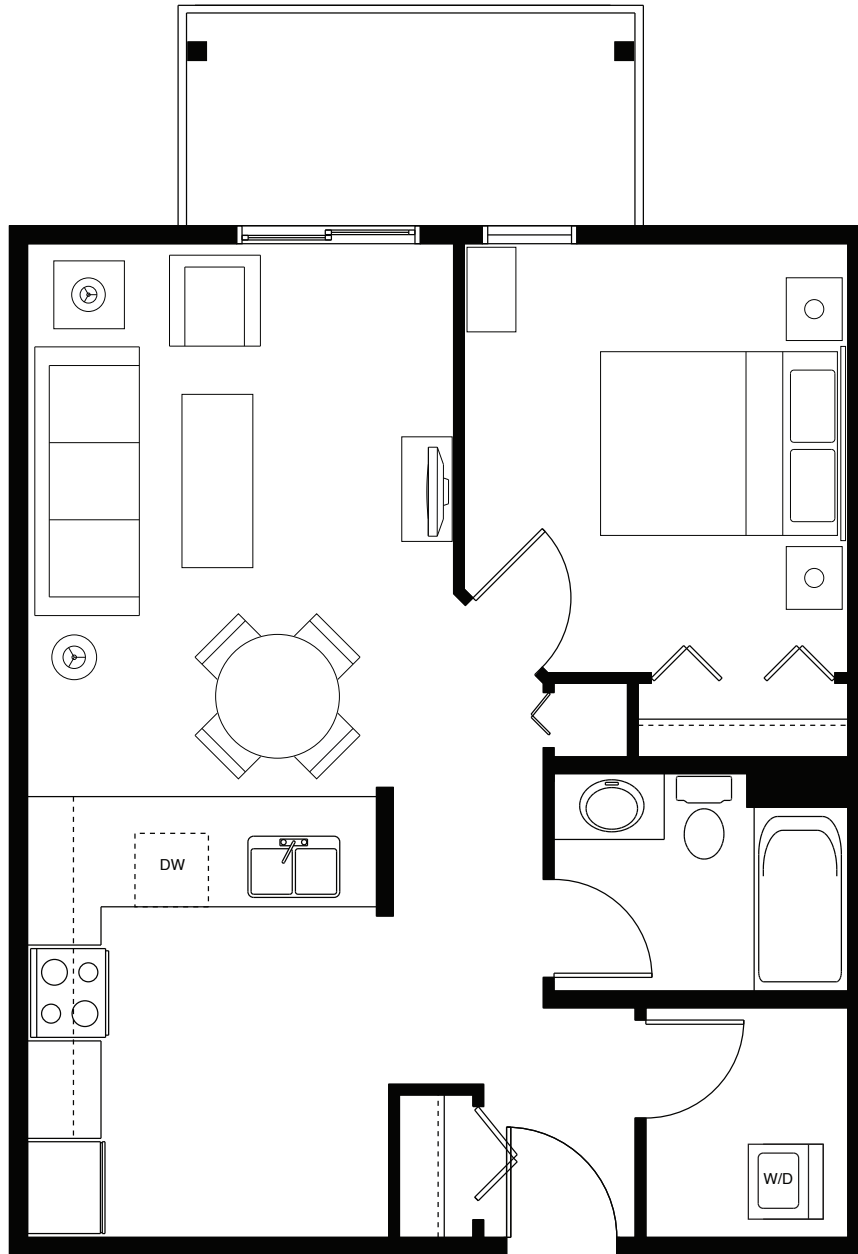

BIG SPIRIT RENTALS

1 Bedroom | 605 sq. ft.

Plan 02, 14 - Floors 1-5

Plan 01, 15 - Floors 2-5

CARTIER COURT

Floorplan is based on architectural drawings. Actual layout, square footage and room sizes may vary. E.&O.E.